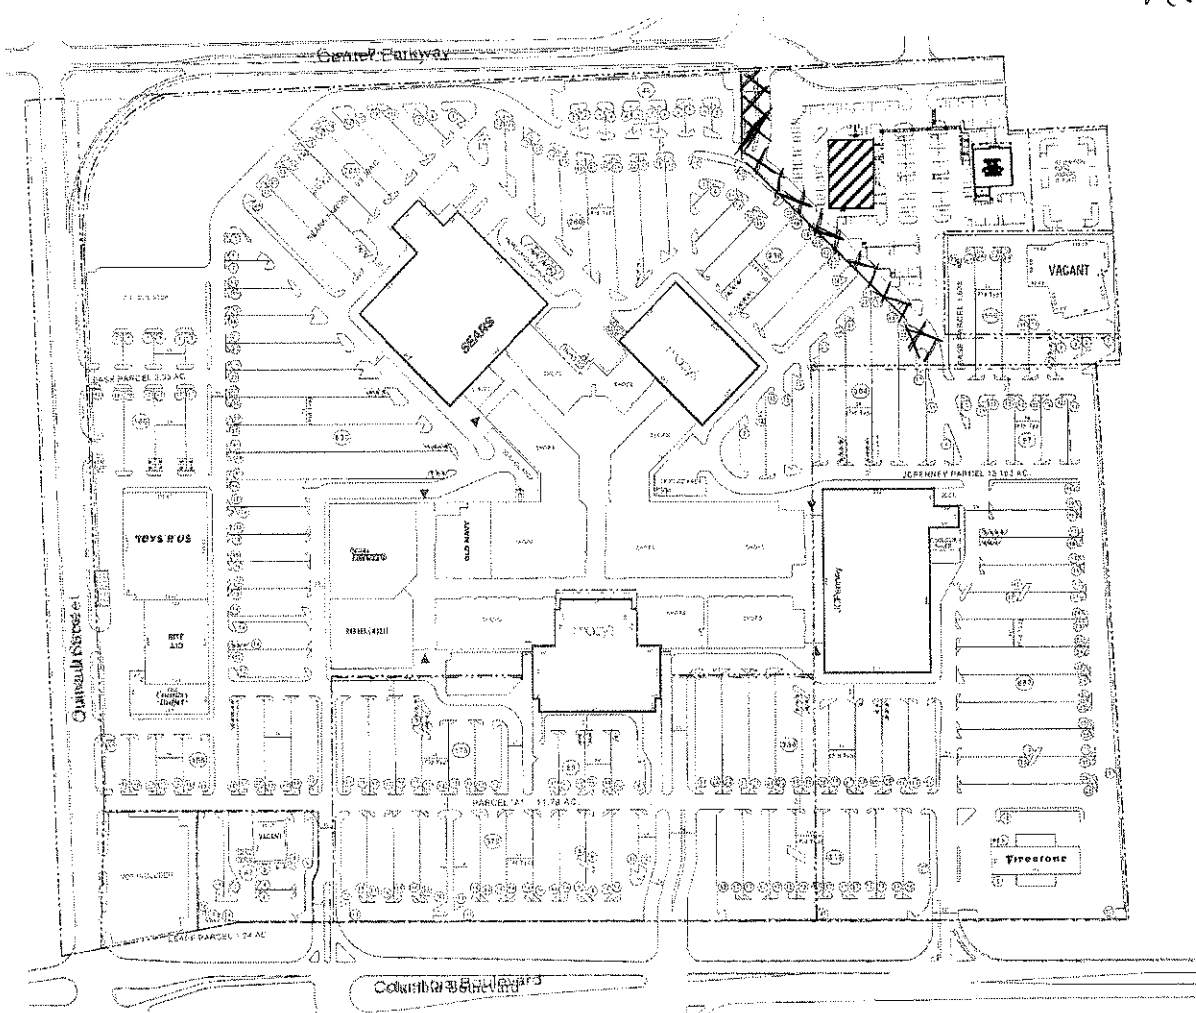

Tri Cities

Exhibit "B" - The Center

Protected Area

Development Site Plan
0 100 200 DP06-1

Columbia Center
556 Columbia Center Blvd
Kennewick, WA 99136
CORP # 9782 SIMON™

HOME OFFICE
7676 E Pinnacle Peak Road • Scottsdale, AZ 85255 • Main (480) 888-3000 • Fax (480) 888-3001
pfchang.com